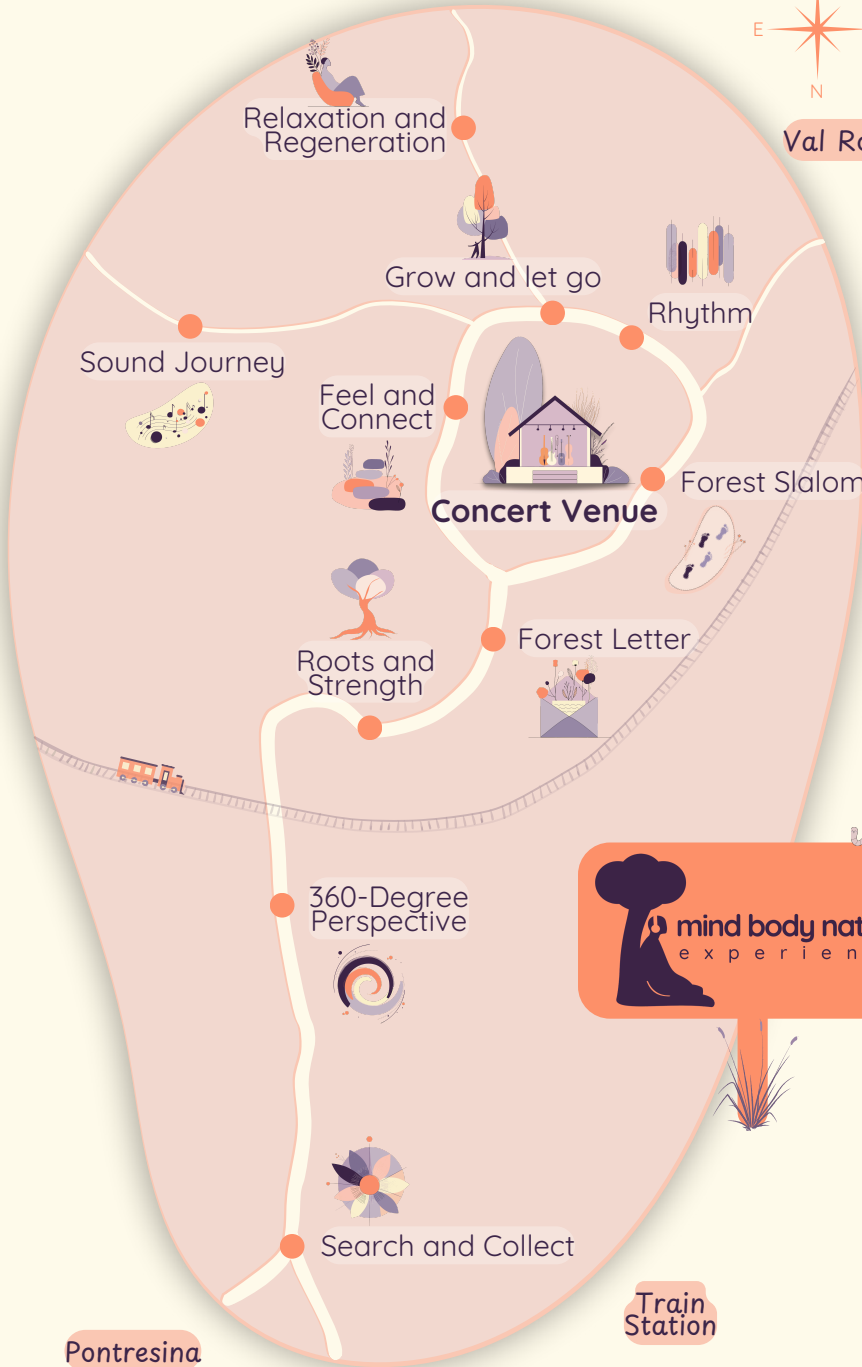

Val Roseg

Relaxation and Regeneration

Grow and let go

Rhythm

Sound Journey

Feel and Connect

Concert Venue

Forest Slalom

Roots and Strength

Forest Letter

360-Degree Perspective

Search and Collect

Pontresina

Plaza Rusellas

Train Station